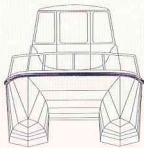

The 2.1m wheelhouse gives ample space for equipment installation, storage and work space for personnel. Stainless steel racks on flexible mountings house computers. Transducers can be fitted in the hull, side mounted or centrally mounted.

A diesel generator can be fitted on deck in a moulded box which doubles as a work bench.

Power is supplied by four stroke petrol or diesel outboard engines. The excise duty on petrol can be reclaimed in the U.K. for commercial uses thus making the fuel cost similar to diesel.

The engines are mounted on marine aluminium pods bolted to the transom leaving the entire deck area free to use.

Fuel is stored between the two engines. This means that any spillage does not enter the boat.

Each hull is divided into watertight compartments using 100mm structural foam bulkheads.

The 6.9m is trailerable and a custom built trailer is available.

6.90m Long Wheelhouse

6.90m Standard Wheelhouse

6.90m Long Wheelhouse