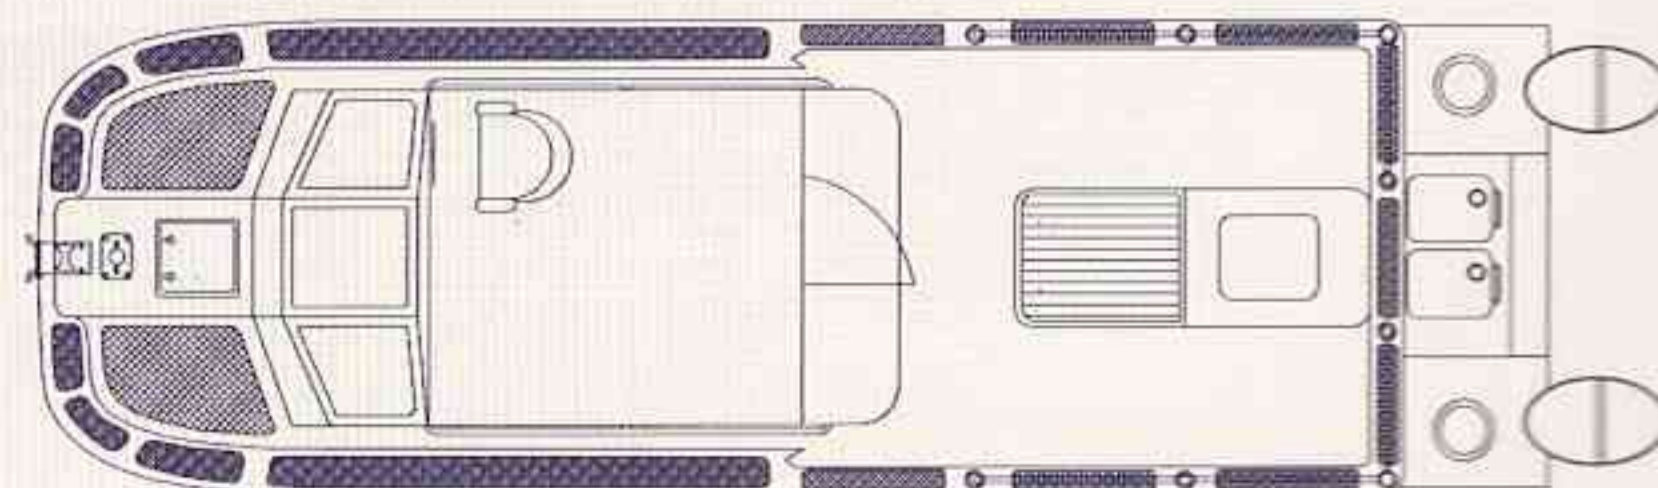

WWW.CHEETAHMARINE.CO.UK